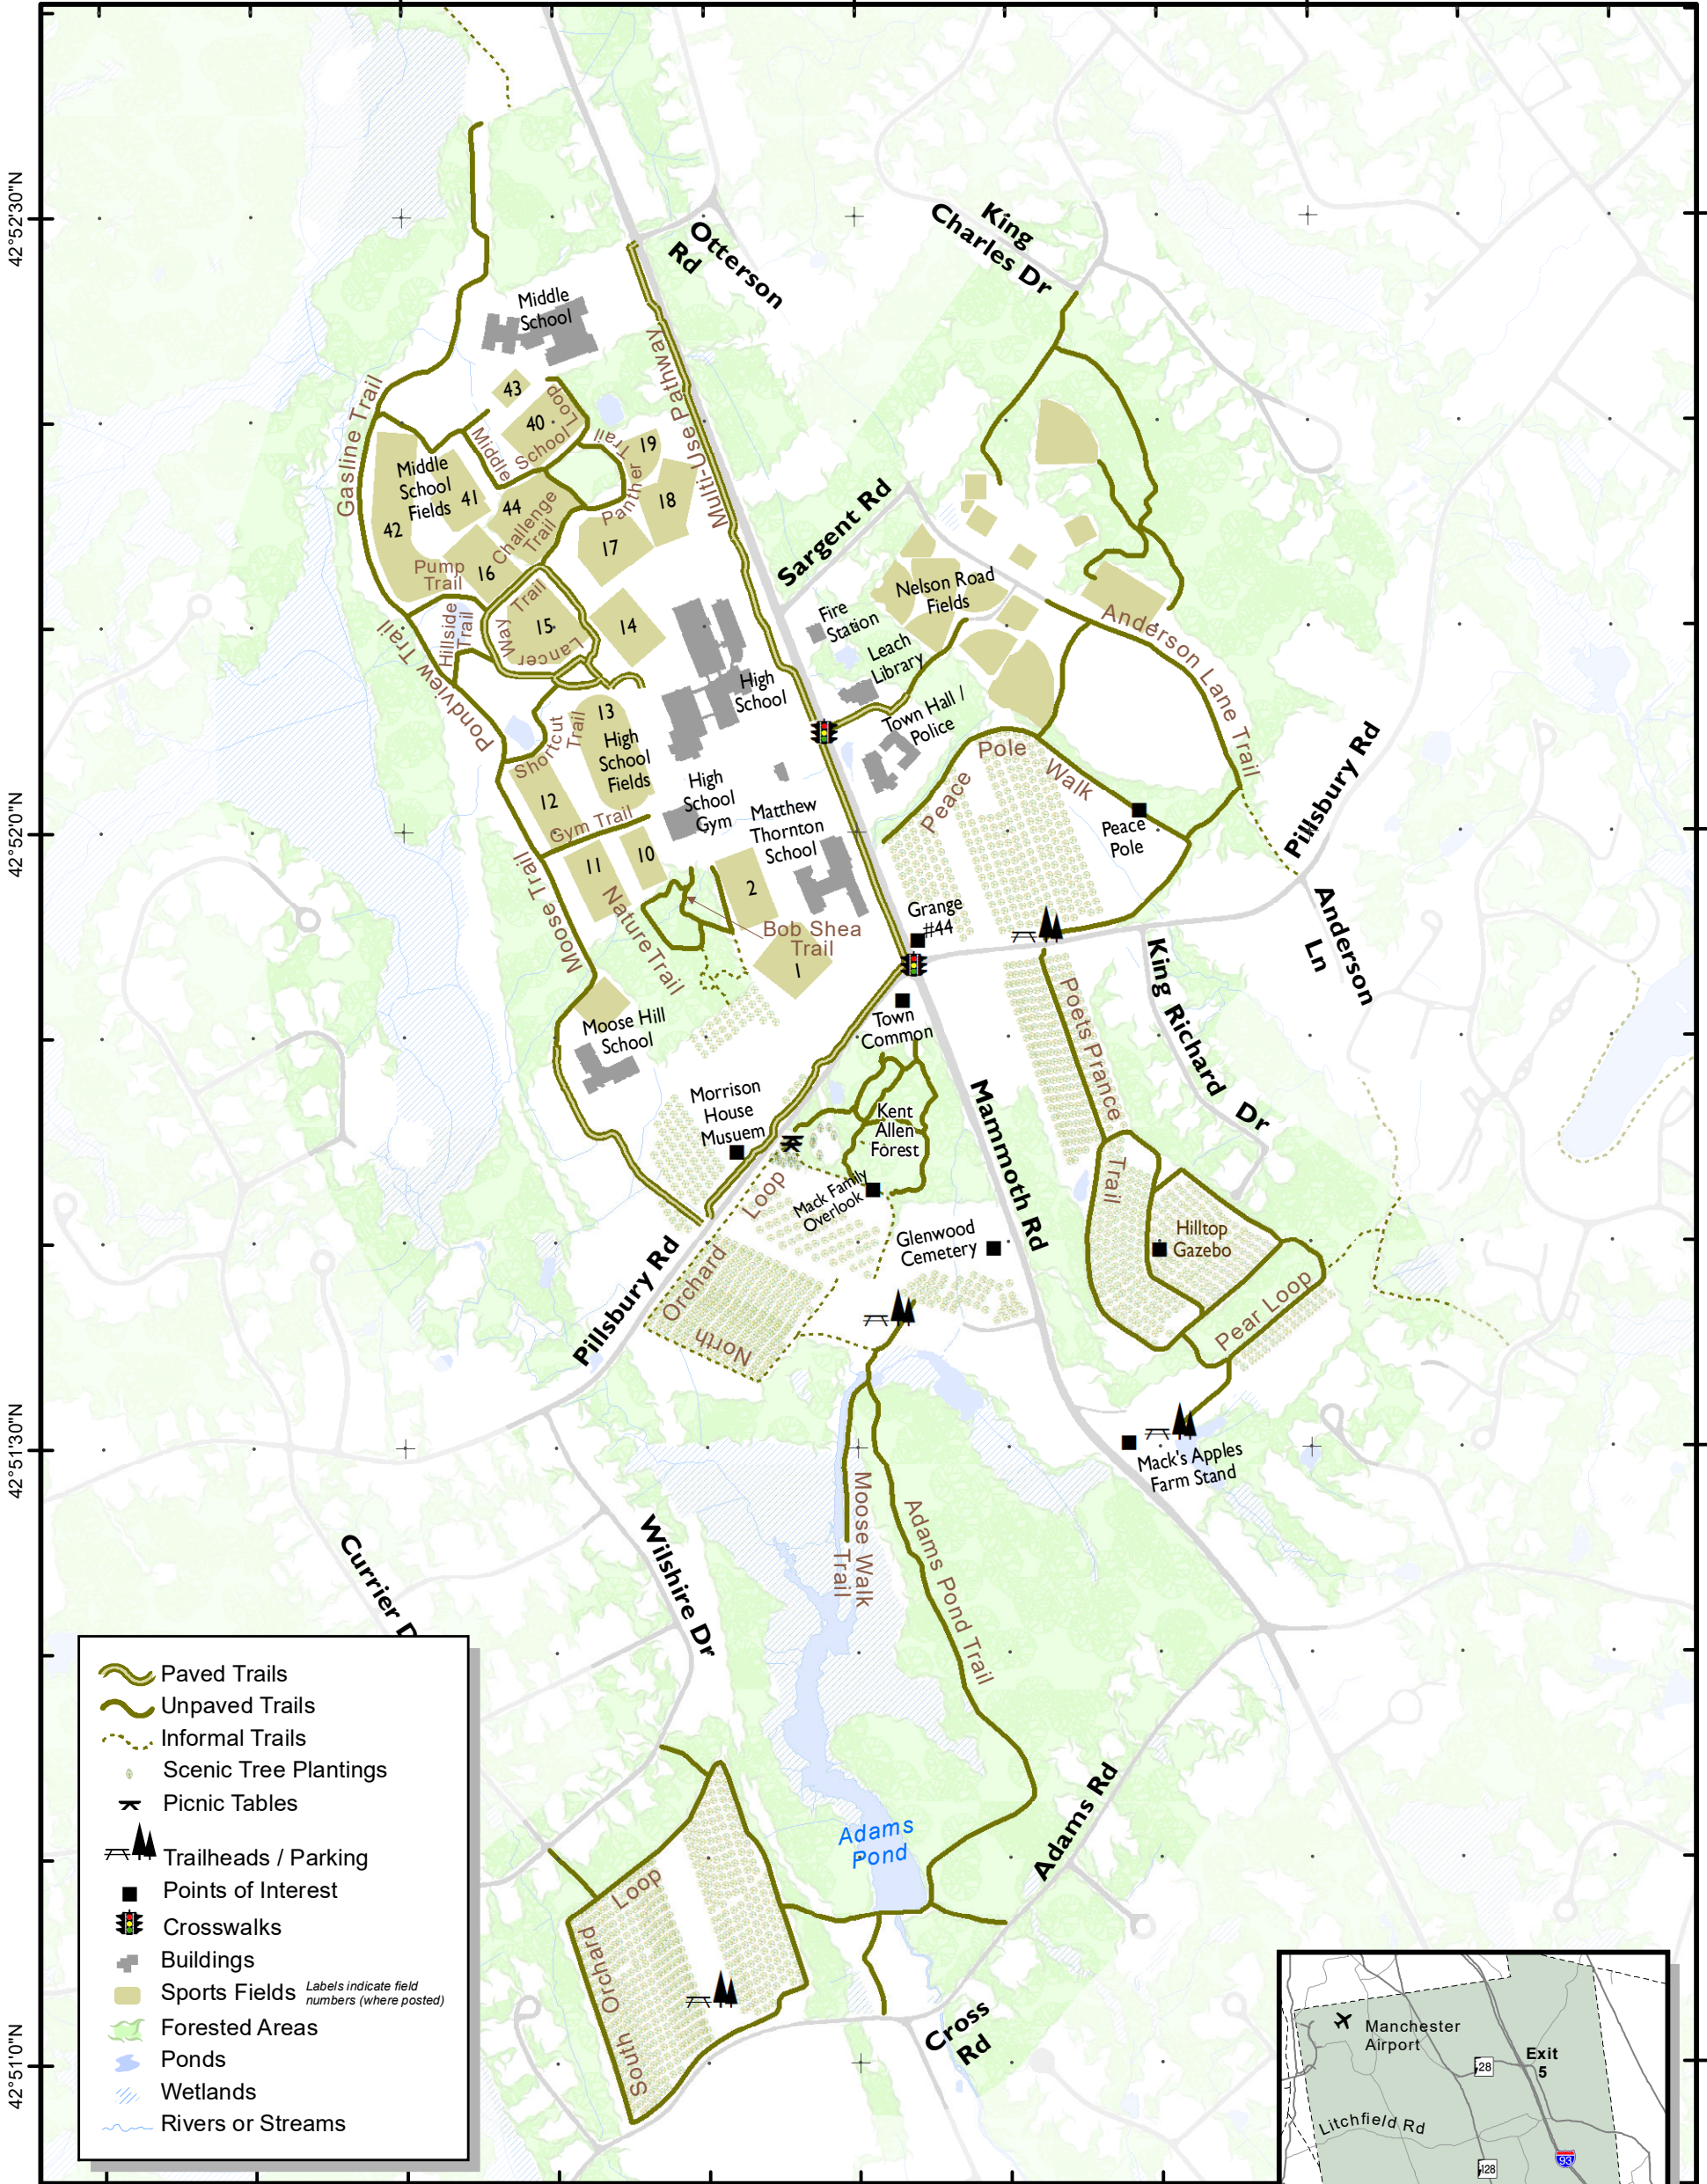

Town Center Trails

Londonderry, NH

71°23'0"W 71°22'30"W 71°22'0"W

42°52'30"N
42°52'0"N
42°51'30"N
42°51'0"N

0.25 0.125 0 0.25
Miles

Trails on this map are maintained by local volunteers from Londonderry Trailways. Parking is available at the Trailhead locations. Trails surrounding the orchards are groomed for cross-country skiing as snow conditions permit. Snowmobile or ATV traffic is not allowed on the trails or property. In winter, walkers or snowshoers should be careful not to walk on the x-c groomed tracks.

Map prepared by Londonderry Planning and Economic Development Department
Conditions are current as of Fall, 2019.

Londonderry Trailways
www.londonderrytrails.org